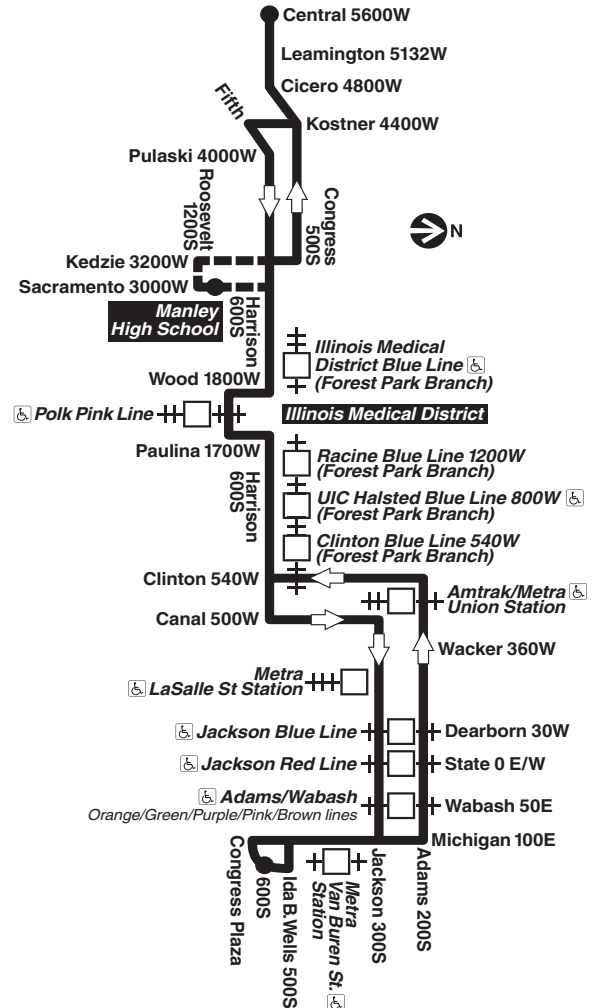

Additional notes:

All CTA buses are accessible. For accessibility help or to report concerns at stops, contact CTA Customer Service at transitchicago.com/feedback.

Federal law requires priority seating be designated for seniors and people with disabilities. **Please stand up** and yield these seats when needed for qualifying riders or when asked.

Schedules and other info in this timetable are subject to change. CTA does not assume responsibility for errors in timetables nor for inconvenience or damage resulting from delays.

Pay close attention to destination signs and announcements when boarding; added service may sometimes be provided over portions of this or any bus route and some trips can end before the furthest terminal on a line depending on service needs or time of day.

Bicycle racks are installed on the front of all CTA buses and are allowed on CTA trains during certain hours. See our [Bike & Ride brochure](#) or webpage for help on how to use racks and more.

Know before you go: Get alerts from us by text or e-mail about planned service changes every week or instant alerts for unplanned reroutes and disruptions. Sign up for CTA Updates today at transitchicago.com/updates.

For more travel information, use the Ventra app or call the RTA Travel Information Center at 312-836-7000. *Para obtener mayor información, en Español, llame al Centro de Información a 312-836-7000.*

7 Harrison

Effective Mar. 24, 2025

All CTA buses are accessible